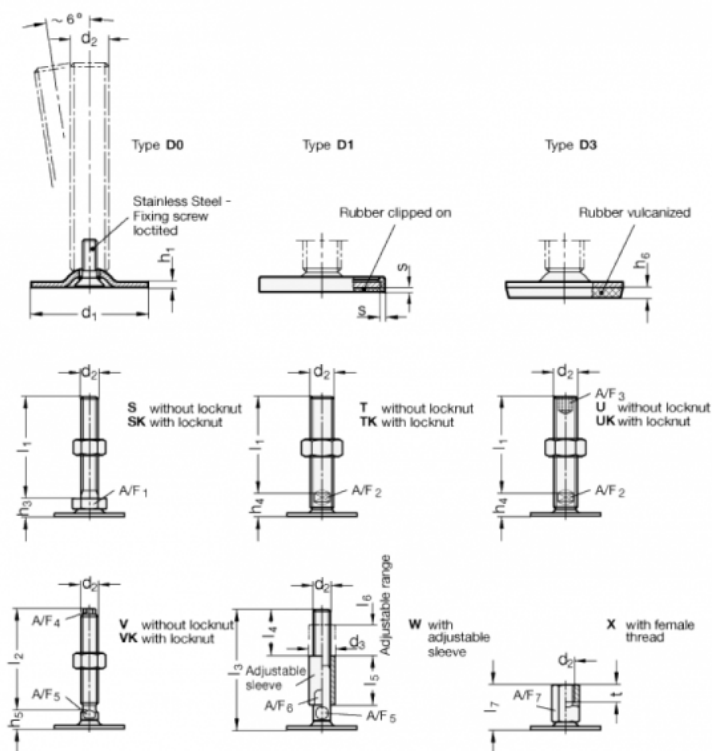

Article number: 204160M16125D1TK
 Description: E+G levelling foot
 GN 41-60-M16-125-D1-TK
 Note: TK With nut, Wrench flat at the bottom

Measures

- A/F2 = 12
- d1 = 60
- d2 = M16
- h1 = 2.5
- h4 = 17
- h6 =
- l1 = 125
- s = 2